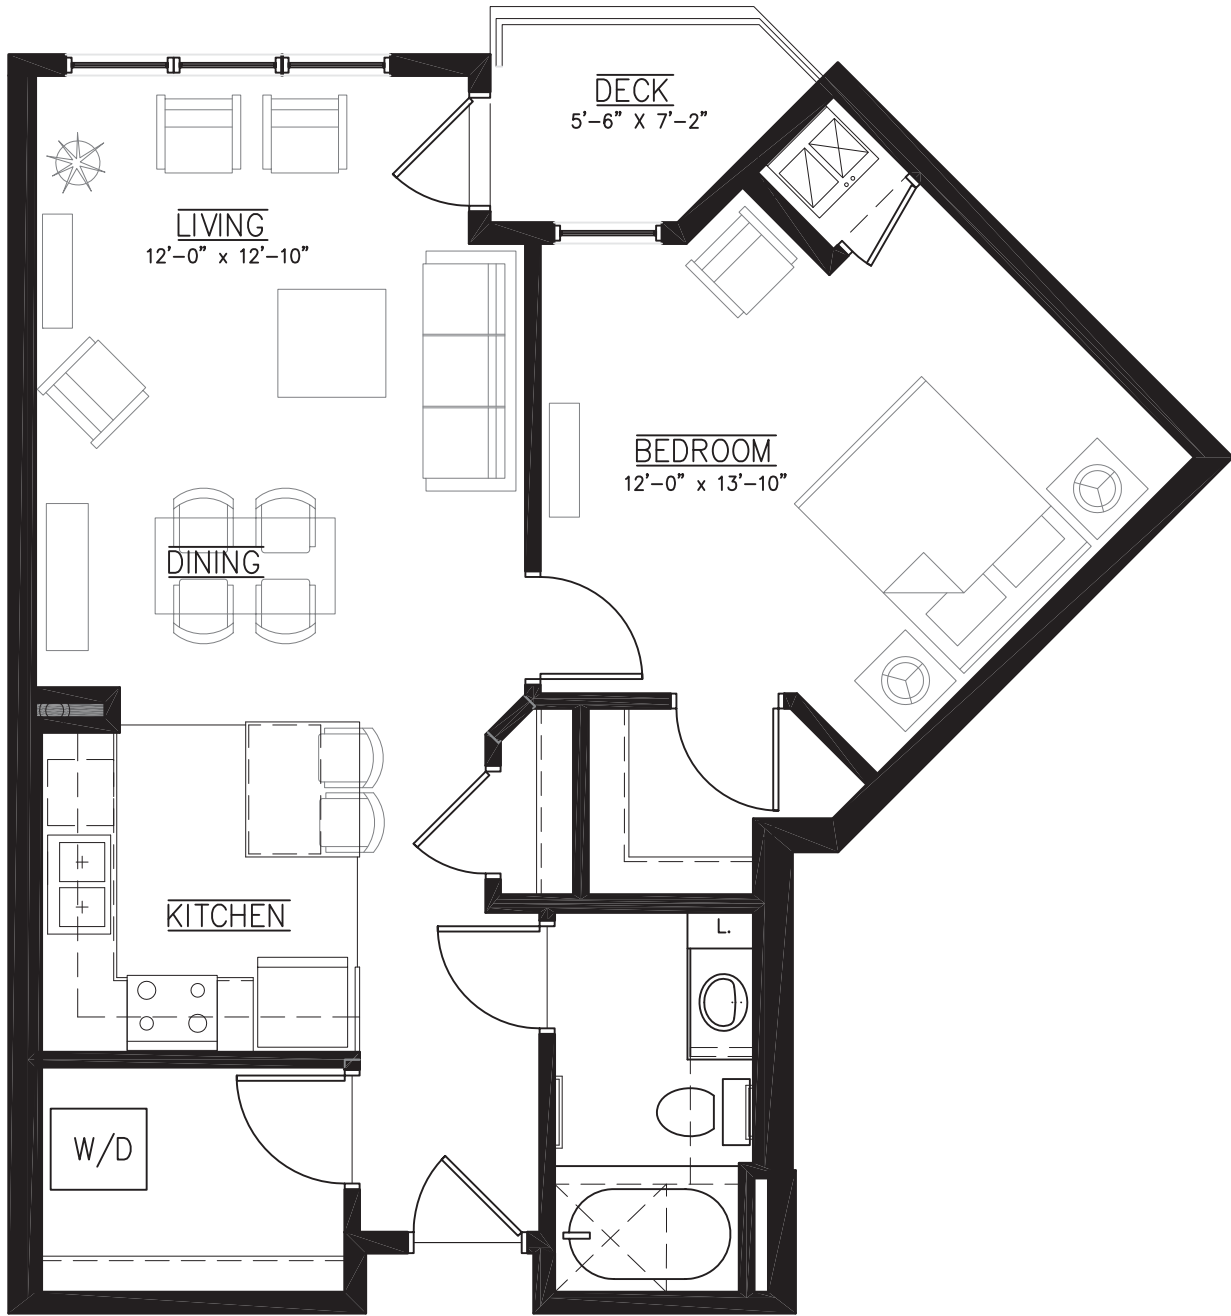

# Lyndale Plaza

10.31.2011

3/16" = 1'-0"

## ONE BEDROOM

672 SF

1 BATH

\*Unit plans are an artist representation only and are subject to change without notice. See your builder for complete information.