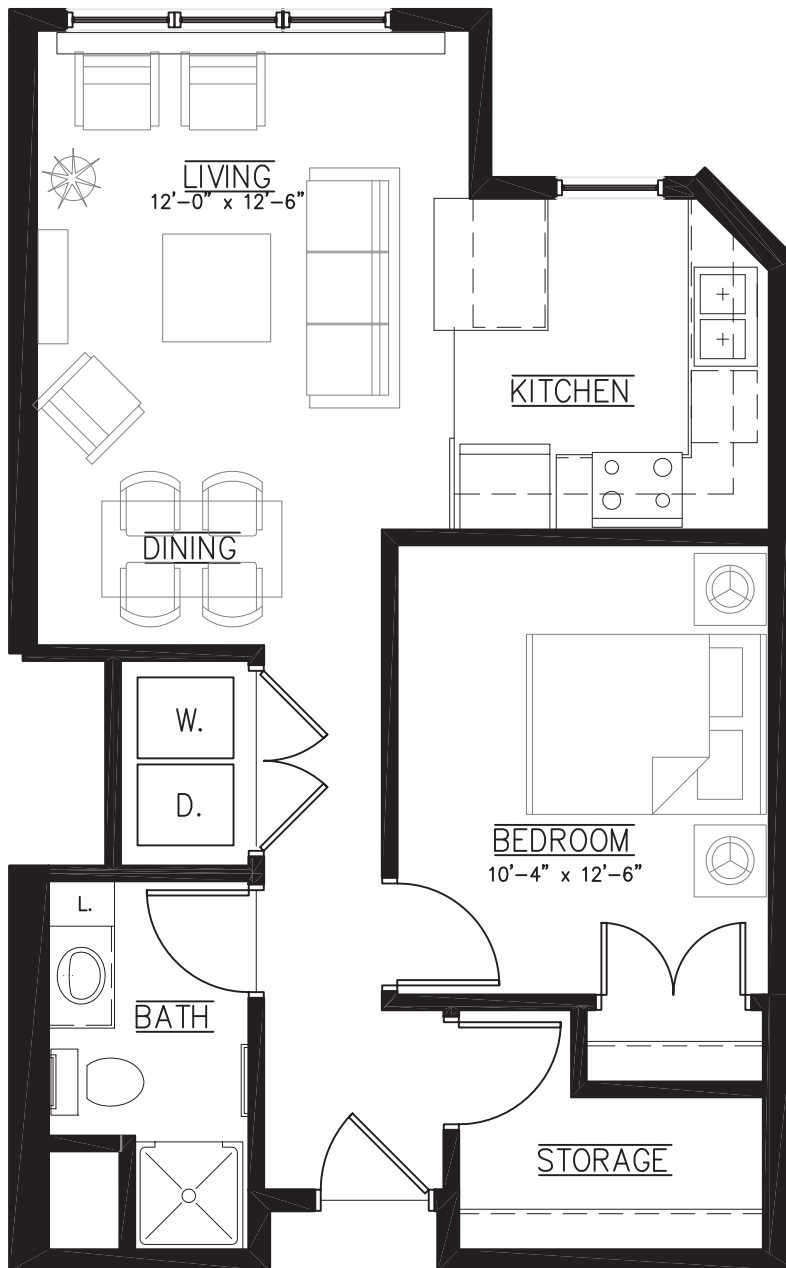

# Lyndale Plaza

10.31.2011

3/16" = 1'-0"

## ONE BEDROOM

684 SF

1 BATH

\*Unit plans are an artist representation only and are subject to change without notice. See your builder for complete information.