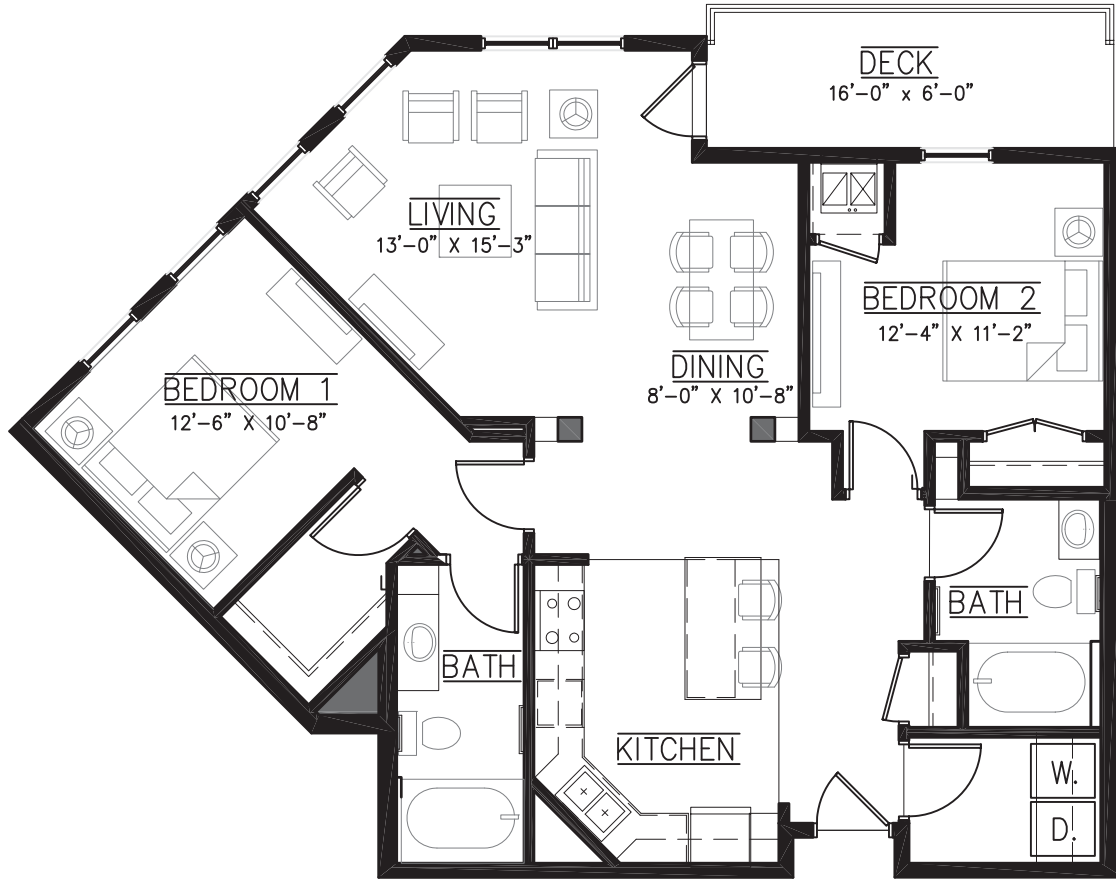

# Lyndale Plaza

10.31.2011

1/8" = 1'-0"

## TWO BEDROOM

1261 SF

2 BATH

\*Unit plans are an artist representation only and are subject to change without notice. See your builder for complete information.