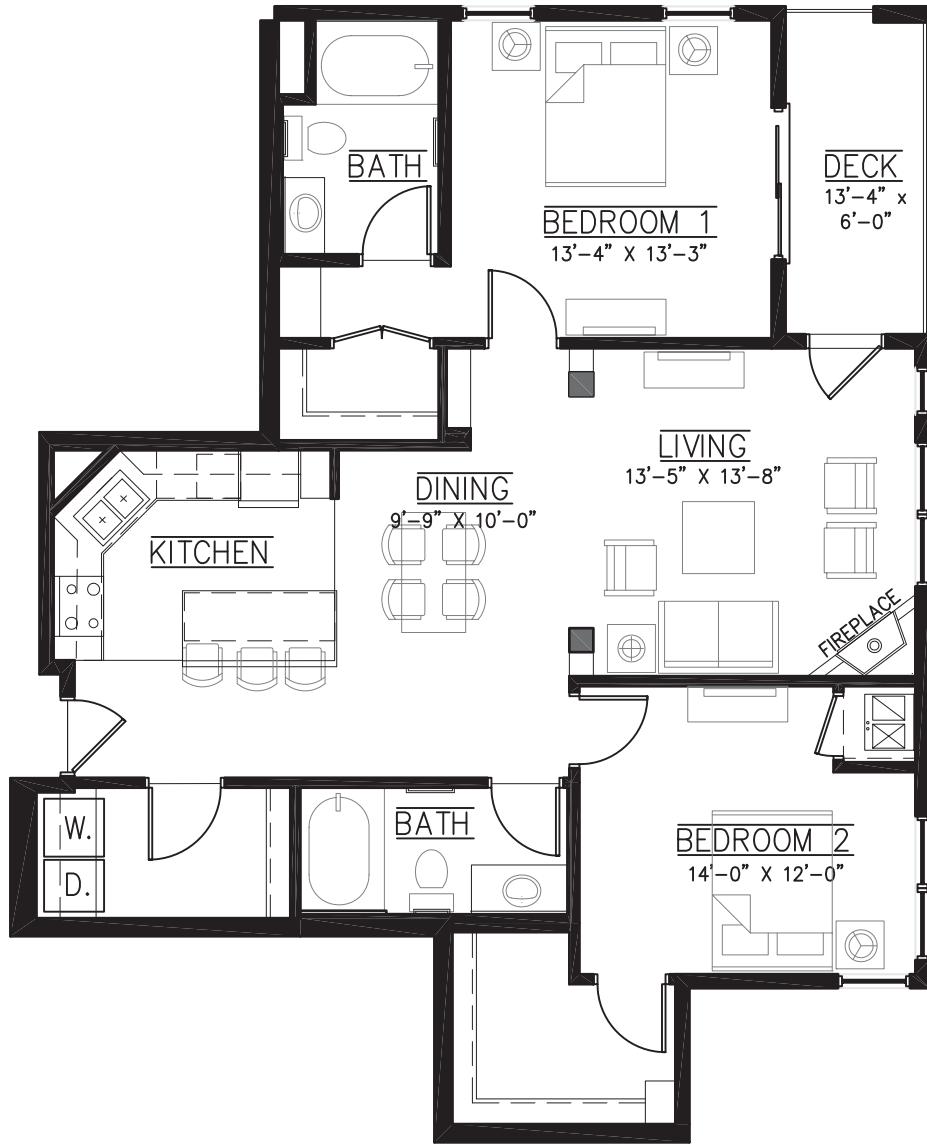

## TWO BEDROOM

1090 SF

2 BATH

\*Unit plans are an artist representation only and are subject to change without notice. See your builder for complete information.

# Lyndale Plaza

10.31.2011

3/16" = 1'-0"

## TWO BEDROOM + DEN

1238 SF

2 BATH

\*Unit plans are an artist representation only and are subject to change without notice. See your builder for complete information.