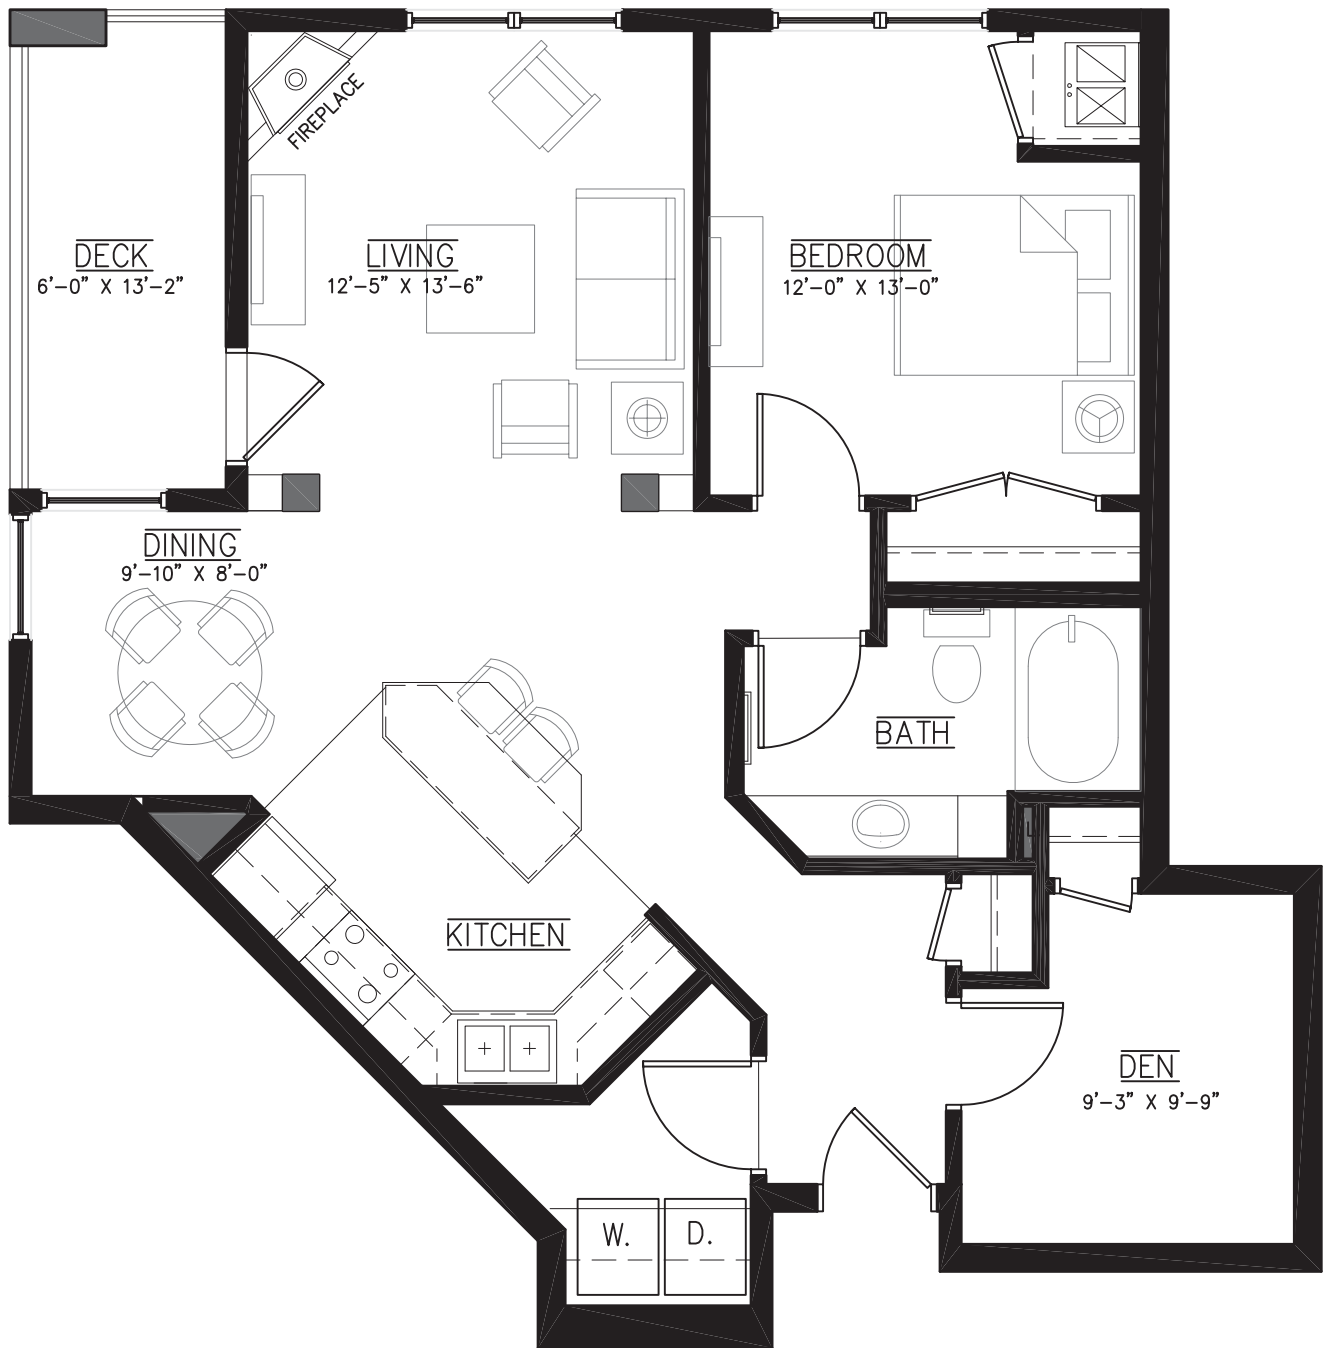

## TWO BEDROOM

1215 SF

2 BATH

1/8" = 1'-0"

\*Unit plans are an artist representation only and are subject to change without notice. See your builder for complete information.