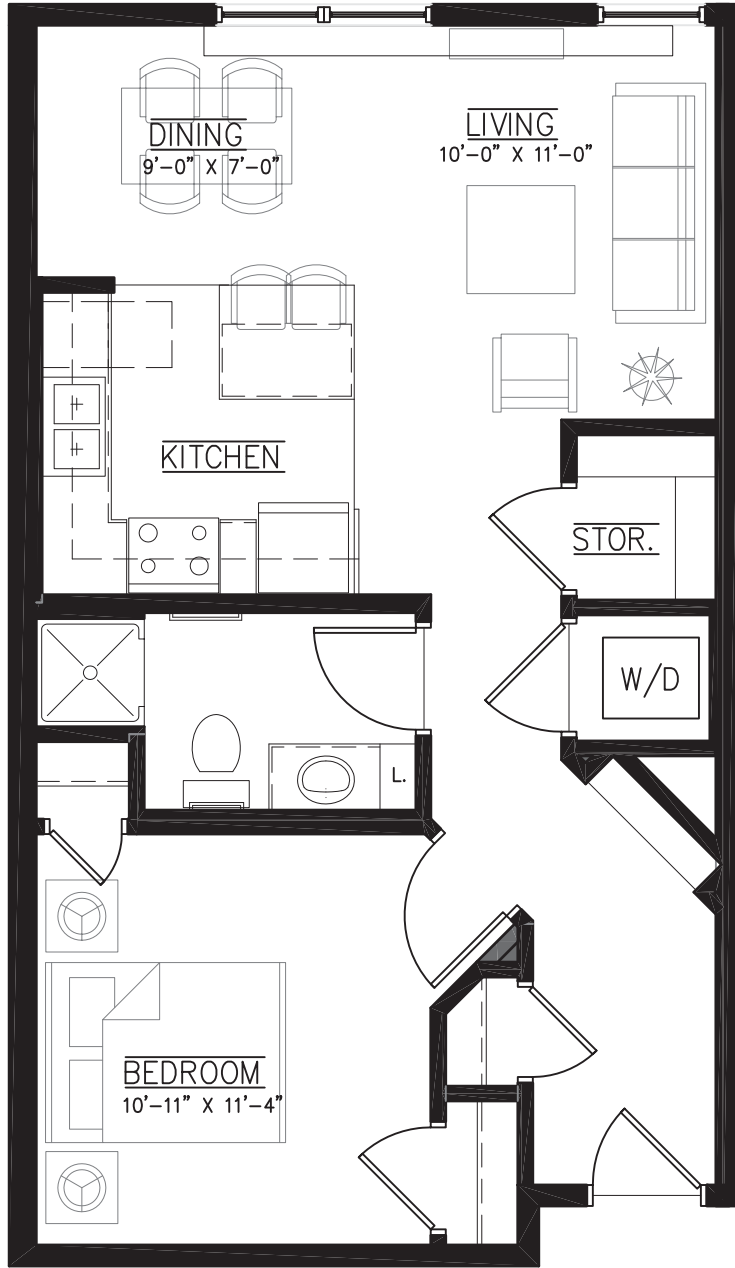

## ONE BEDROOM

672 SF

1 BATH

\*Unit plans are an artist representation only and are subject to change without notice. See your builder for complete information.

# Lyndale Plaza

10.31.2011

3/16" = 1'-0"

## ONE BEDROOM

828 SF

1 BATH

\*Unit plans are an artist representation only and are subject to change without notice. See your builder for complete information.