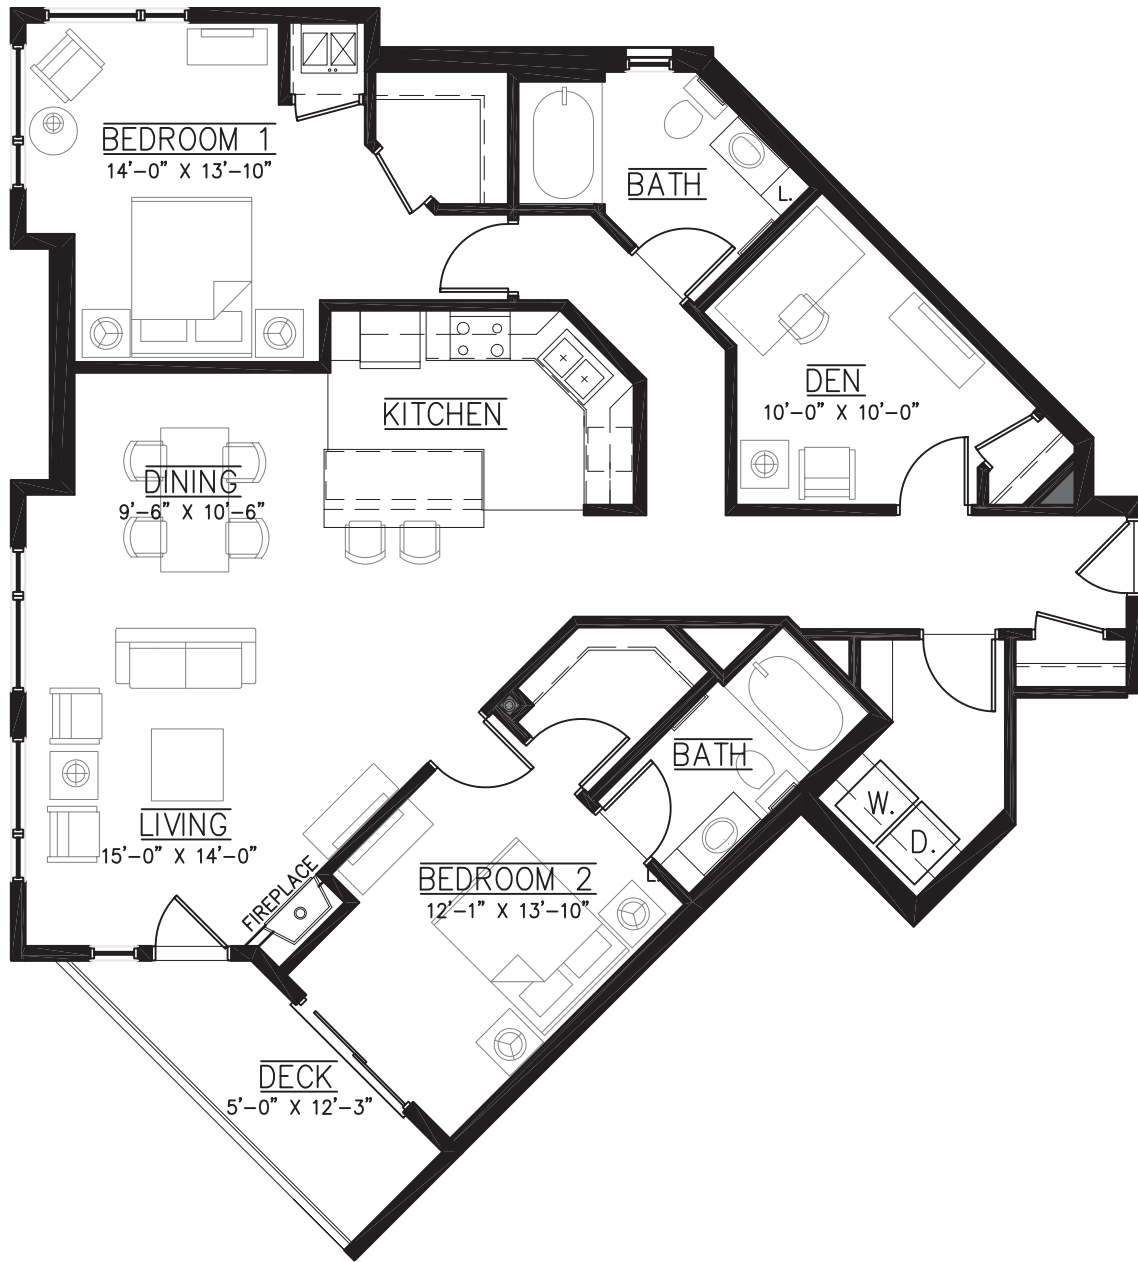

## TWO BEDROOM

1198 SF

2 BATH

1/8" = 1'-0"

\*Unit plans are an artist representation only and are subject to change without notice. See your builder for complete information.