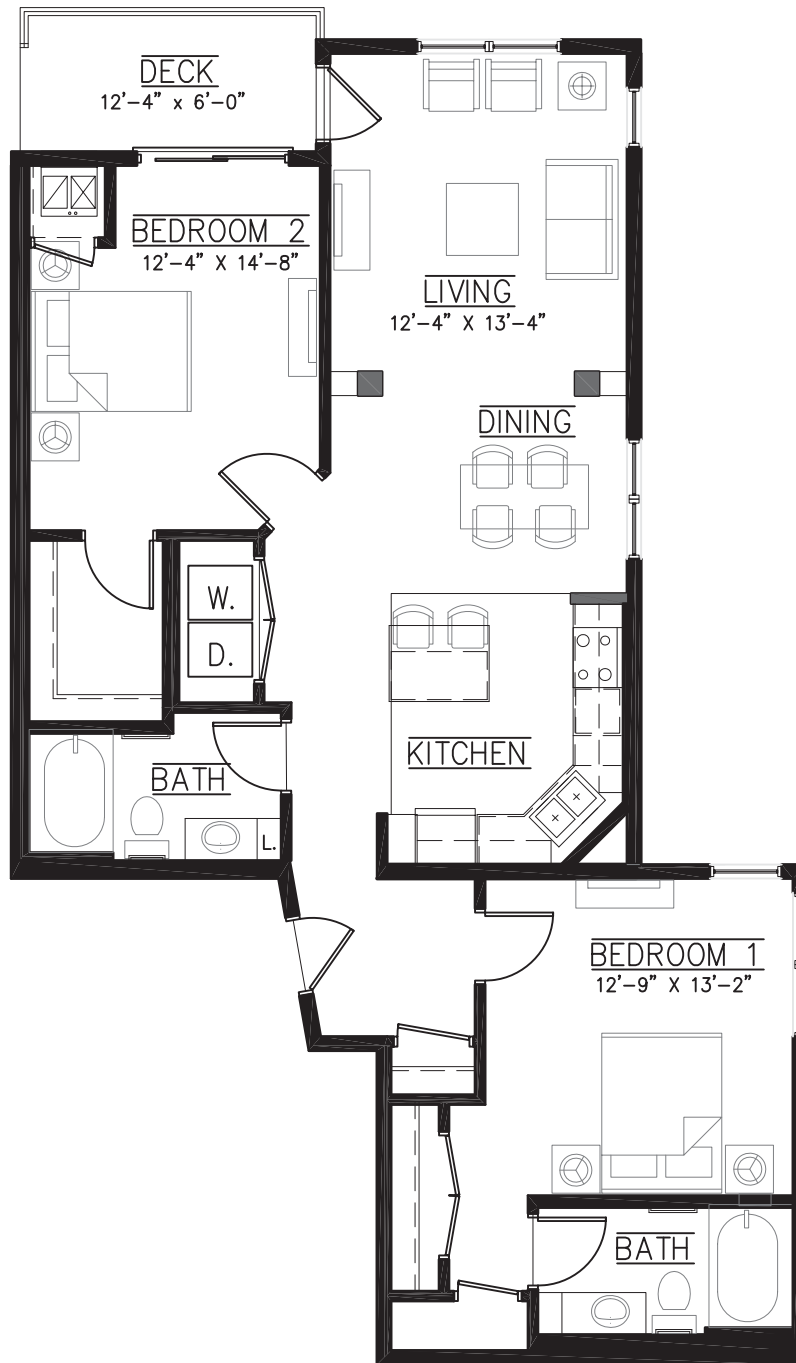

## ONE BEDROOM

662 SF

1 BATH

\*Unit plans are an artist representation only and are subject to change without notice. See your builder for complete information.

# Lyndale Plaza

10.31.2011

3/16" = 1'-0"

## ONE BEDROOM

819 SF

1 BATH

\*Unit plans are an artist representation only and are subject to change without notice. See your builder for complete information.