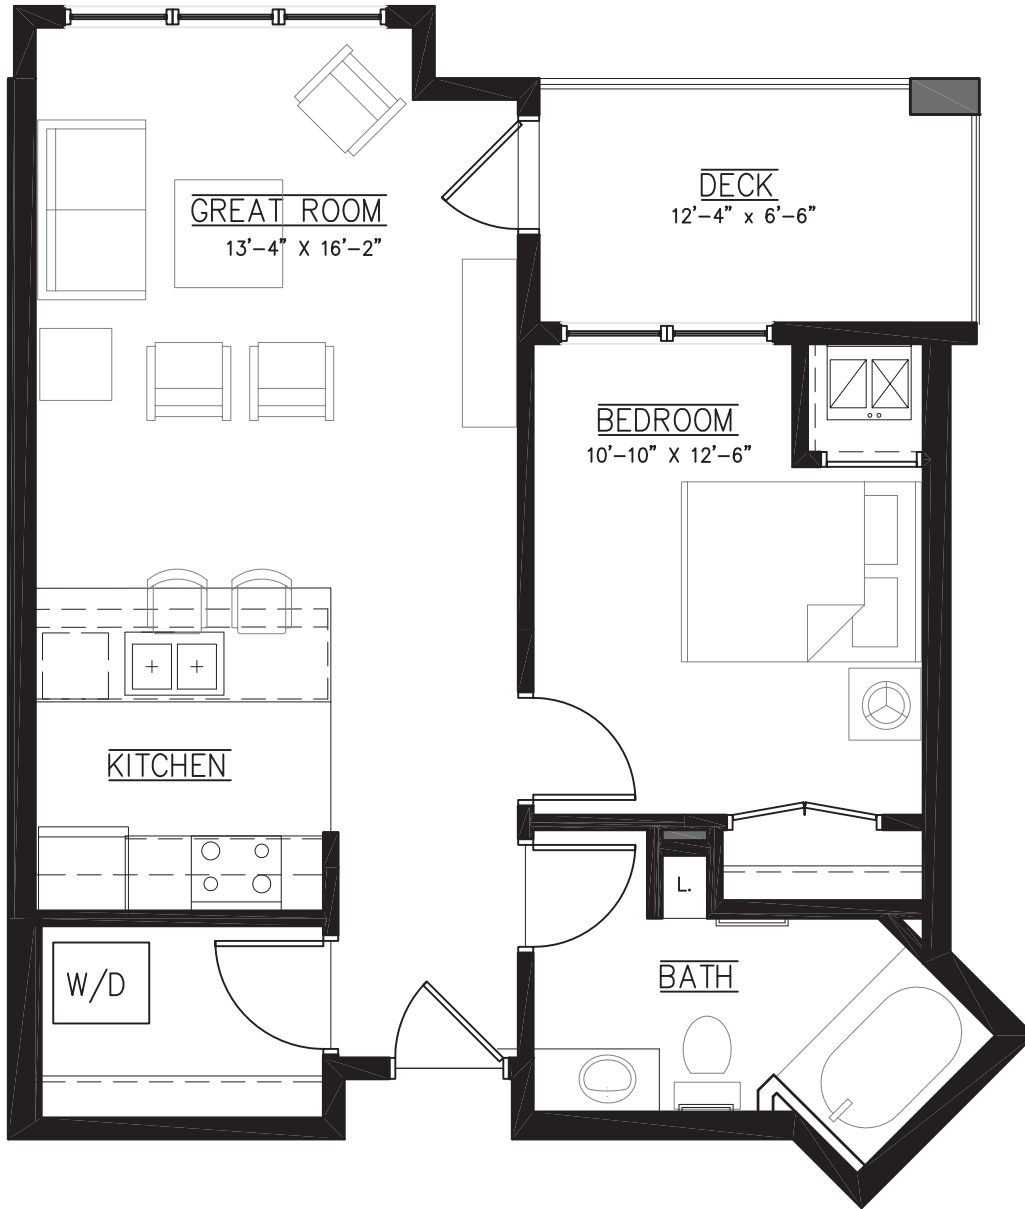

## TWO BEDROOM

1236 SF

2 BATH

1/8" = 1'-0"

\*Unit plans are an artist representation only and are subject to change without notice. See your builder for complete information.

# Lyndale Plaza

10.31.2011

3/16" = 1'-0"