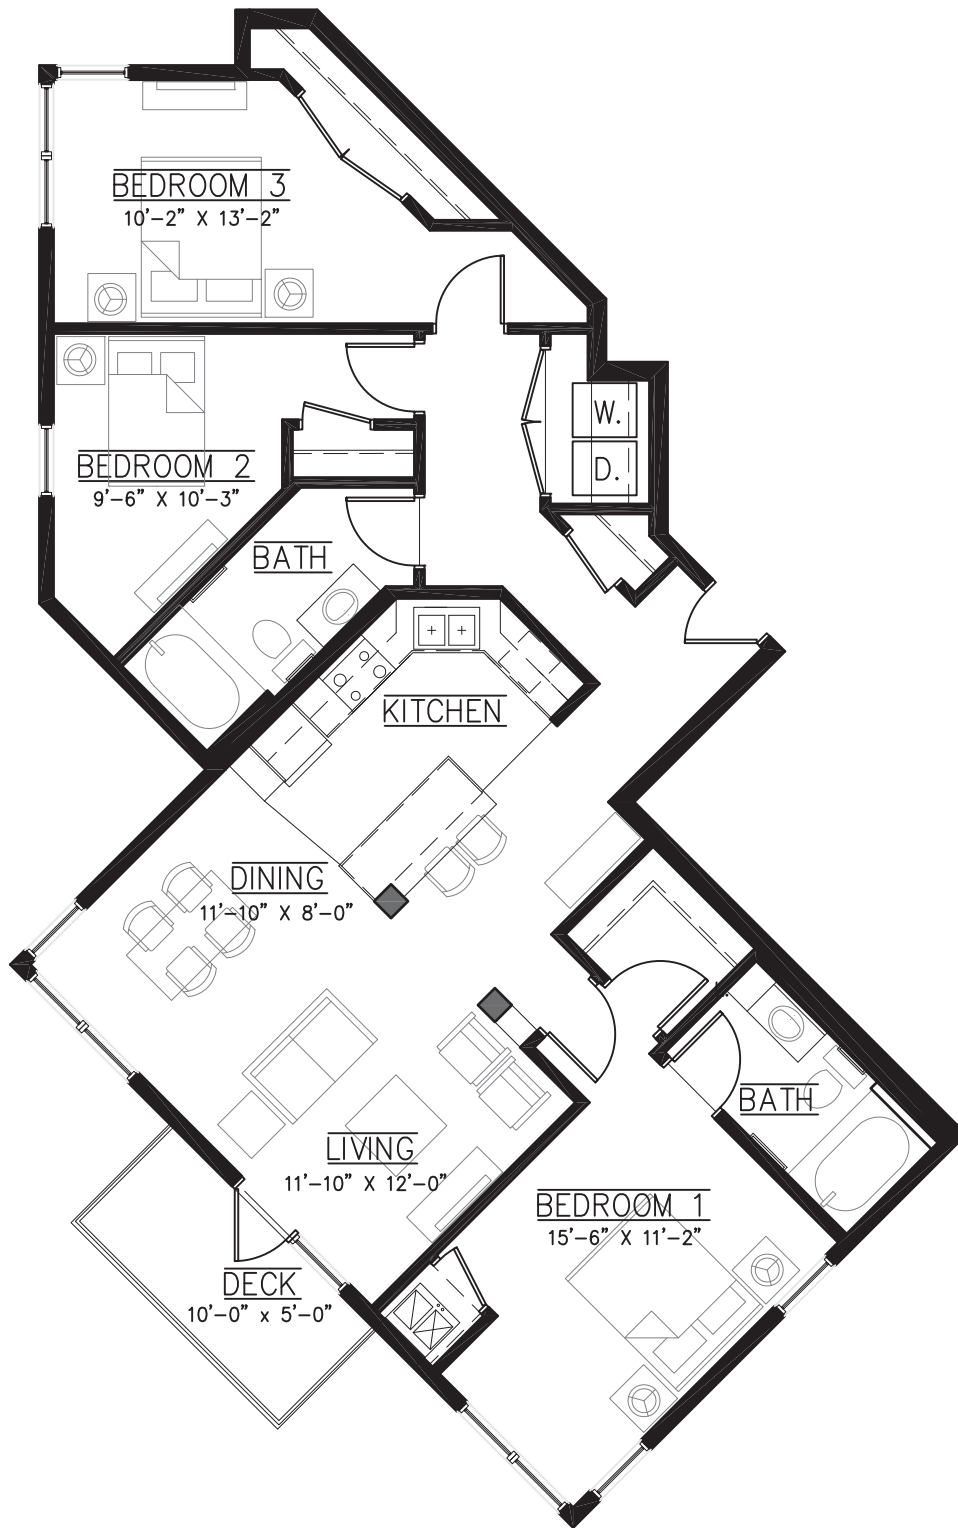

## TWO BEDROOM + DEN

1563 SF

2 BATH

1/8" = 1'-0"

\*Unit plans are an artist representation only and are subject to change without notice. See your builder for complete information.