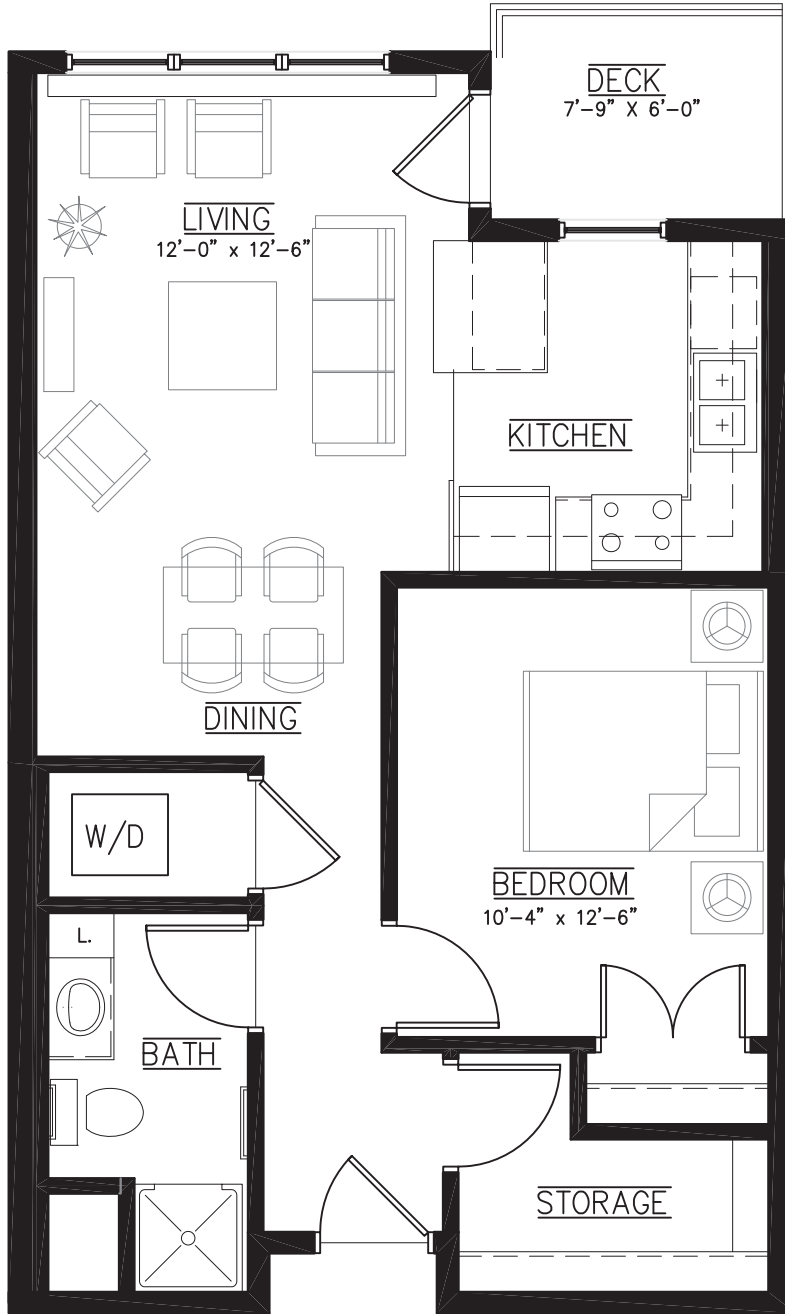

## Lyndale Plaza

**Lyndale Plaza**

- SITE PLAN

10.31.2011

# Lyndale Plaza

10.31.2011

3/16" = 1'-0"

## ONE BEDROOM

684 SF

1 BATH

\*Unit plans are an artist representation only and are subject to change without notice. See your builder for complete information.