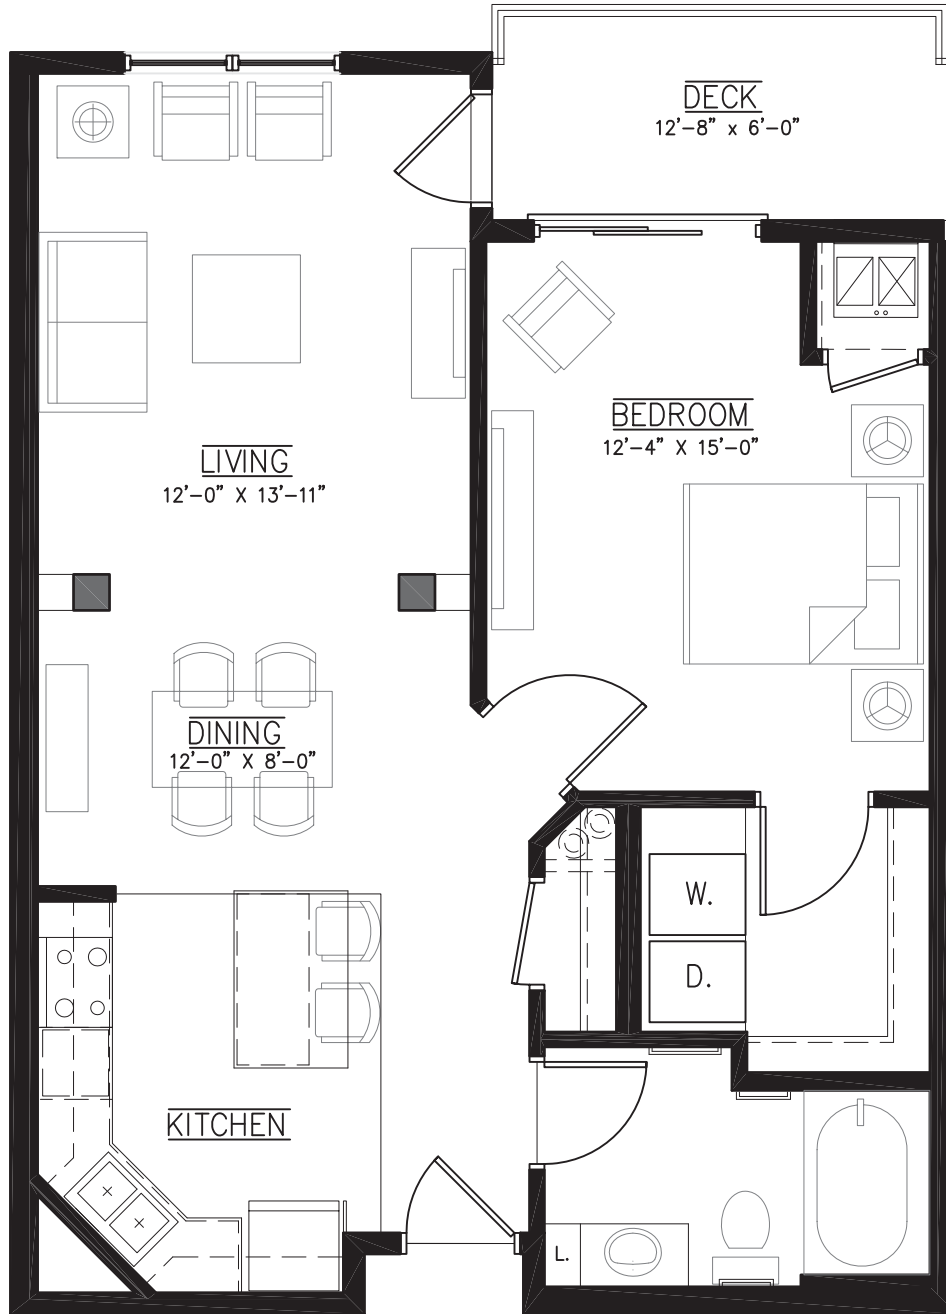

## ONE BEDROOM

828 SF

1 BATH

\*Unit plans are an artist representation only and are subject to change without notice. See your builder for complete information.

# Lyndale Plaza

10.31.2011

3/16" = 1'-0"

## ONE BEDROOM

662 SF

1 BATH

\*Unit plans are an artist representation only and are subject to change without notice. See your builder for complete information.