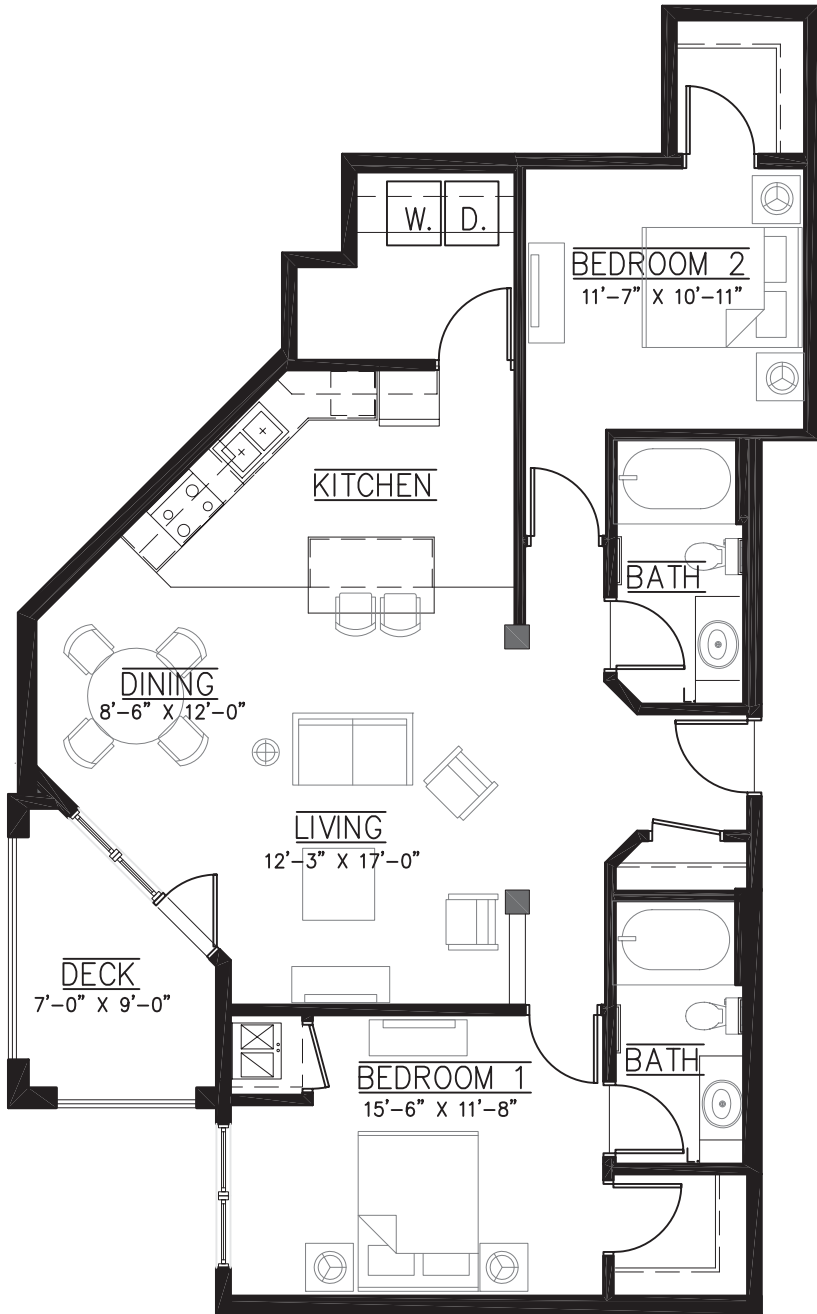

## TWO BEDROOM

1092 SF

2 BATH

\*Unit plans are an artist representation only and are subject to change without notice. See your builder for complete information.

# Lyndale Plaza

10.31.2011

3/16" = 1'-0"

## TWO BEDROOM

1117 SF

2 BATH

\*Unit plans are an artist representation only and are subject to change without notice. See your builder for complete information.